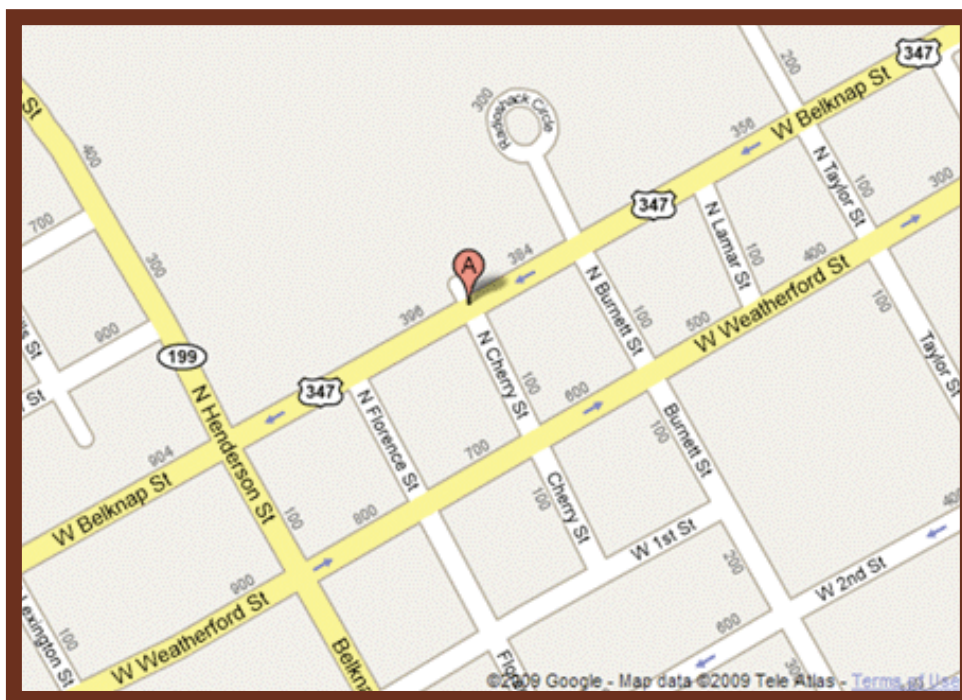

DIRECTIONS

The Trinity River Campus is located in the northwest corner of Belknap and Taylor streets in downtown Fort Worth, Texas.

The visitor entrance to the Riverfront Campus parking garage is located at Belknap and Cherry streets.

Driving Directions to Trinity River Campus

From Points North: Take Interstate 35W South. Exit 121 West (Belknap Street). Continue west on Belknap Street. The Trinity River Campus is located on the right side of the street at the corner of Belknap and Taylor streets. TCCD parking is located at the Belknap and Cherry streets entrance.

From Points South: Take Interstate 35W North to the Spur 280 exit (Downtown). Continue west on 4th Street to Taylor Street. Turn right on Taylor Street. Turn left on Belknap Street. The Trinity River Campus is located on the right side of the street at the corner of Belknap and Taylor streets. TCCD parking is located at the Belknap and Cherry streets entrance.

From Points West: Take Interstate 30 East. Exit Forest Park Boulevard and turn left. Turn left on Taylor Street. Turn left on Belknap Street. The Trinity River Campus is located on the right side of the street at the corner of Belknap and Taylor streets. TCCD parking is located at the Belknap and Cherry streets entrance.