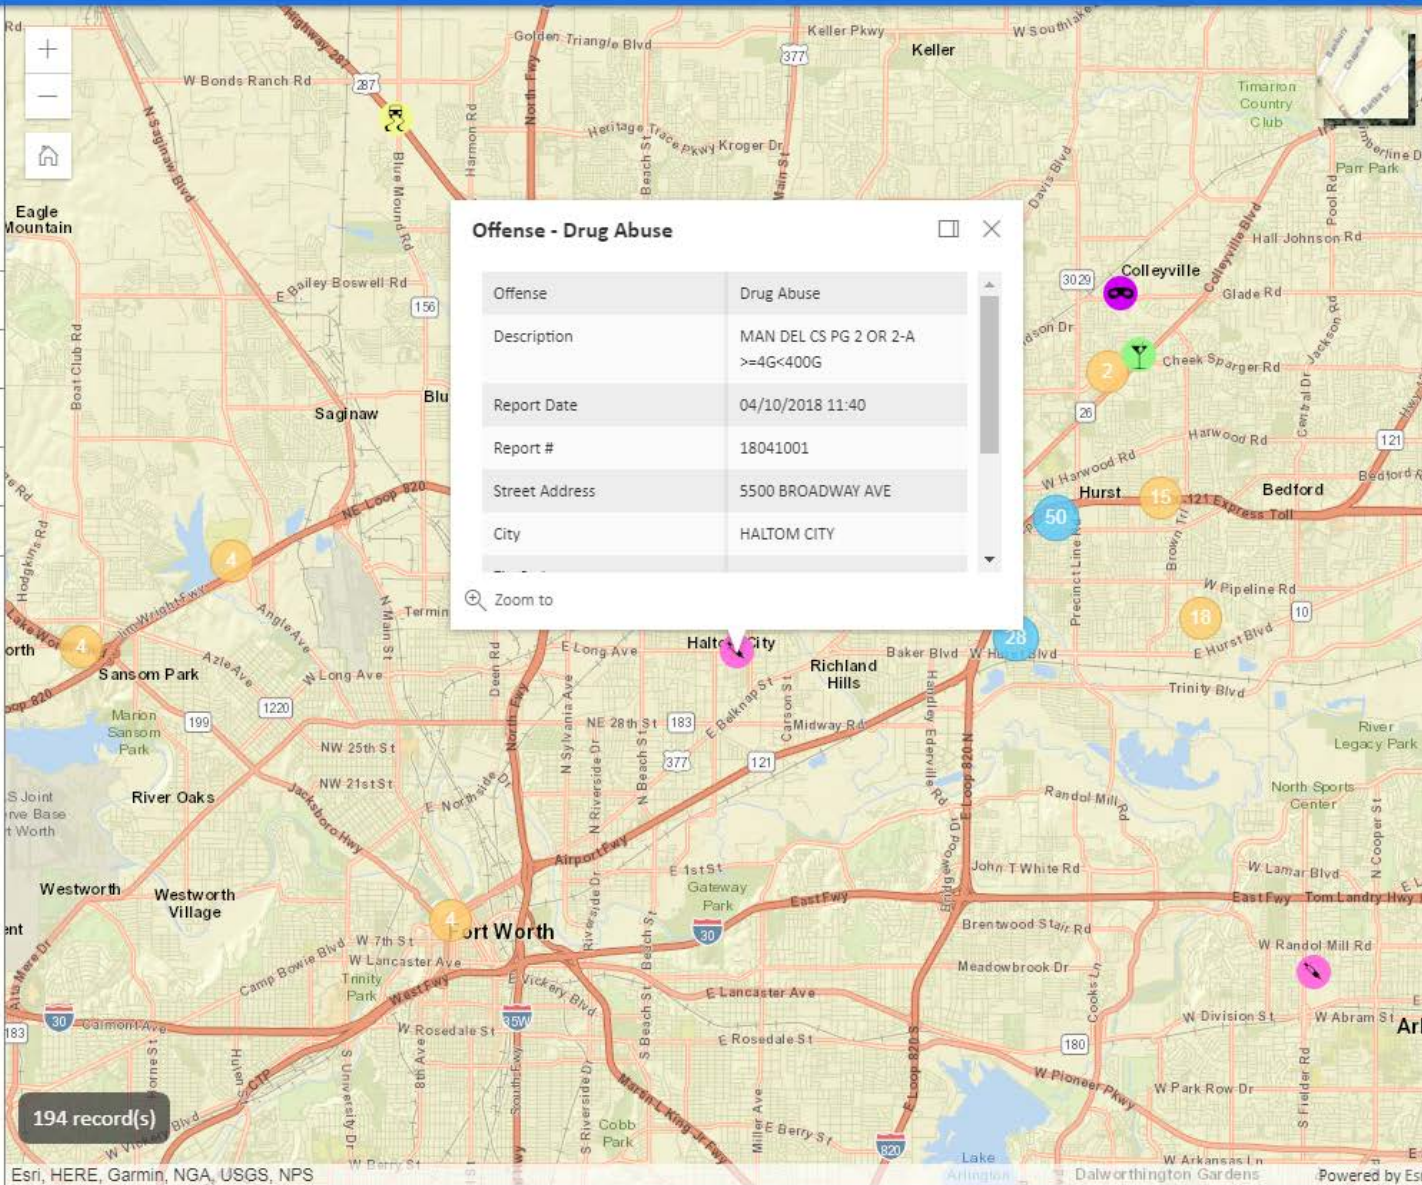

ARCHITECTURE/WORK FLOW

OFFENSES

Offenses Service Calls Sex Offenders

Quick View

Geocode Address

Zoom To Current Location

Content

Proximity

Data View

Links

Reset All

194 record(s)

OFFENSES

Crime Map Portal 4/10/2018 - 4/24/2018

Offenses | Service Calls | Sex Offenders

Quick View

Content

Proximity

Within 1 Miles of

1505 Precinct Line Rd, Hurst, TX, 76054

Data View

Links

Reset All

32 record(s)