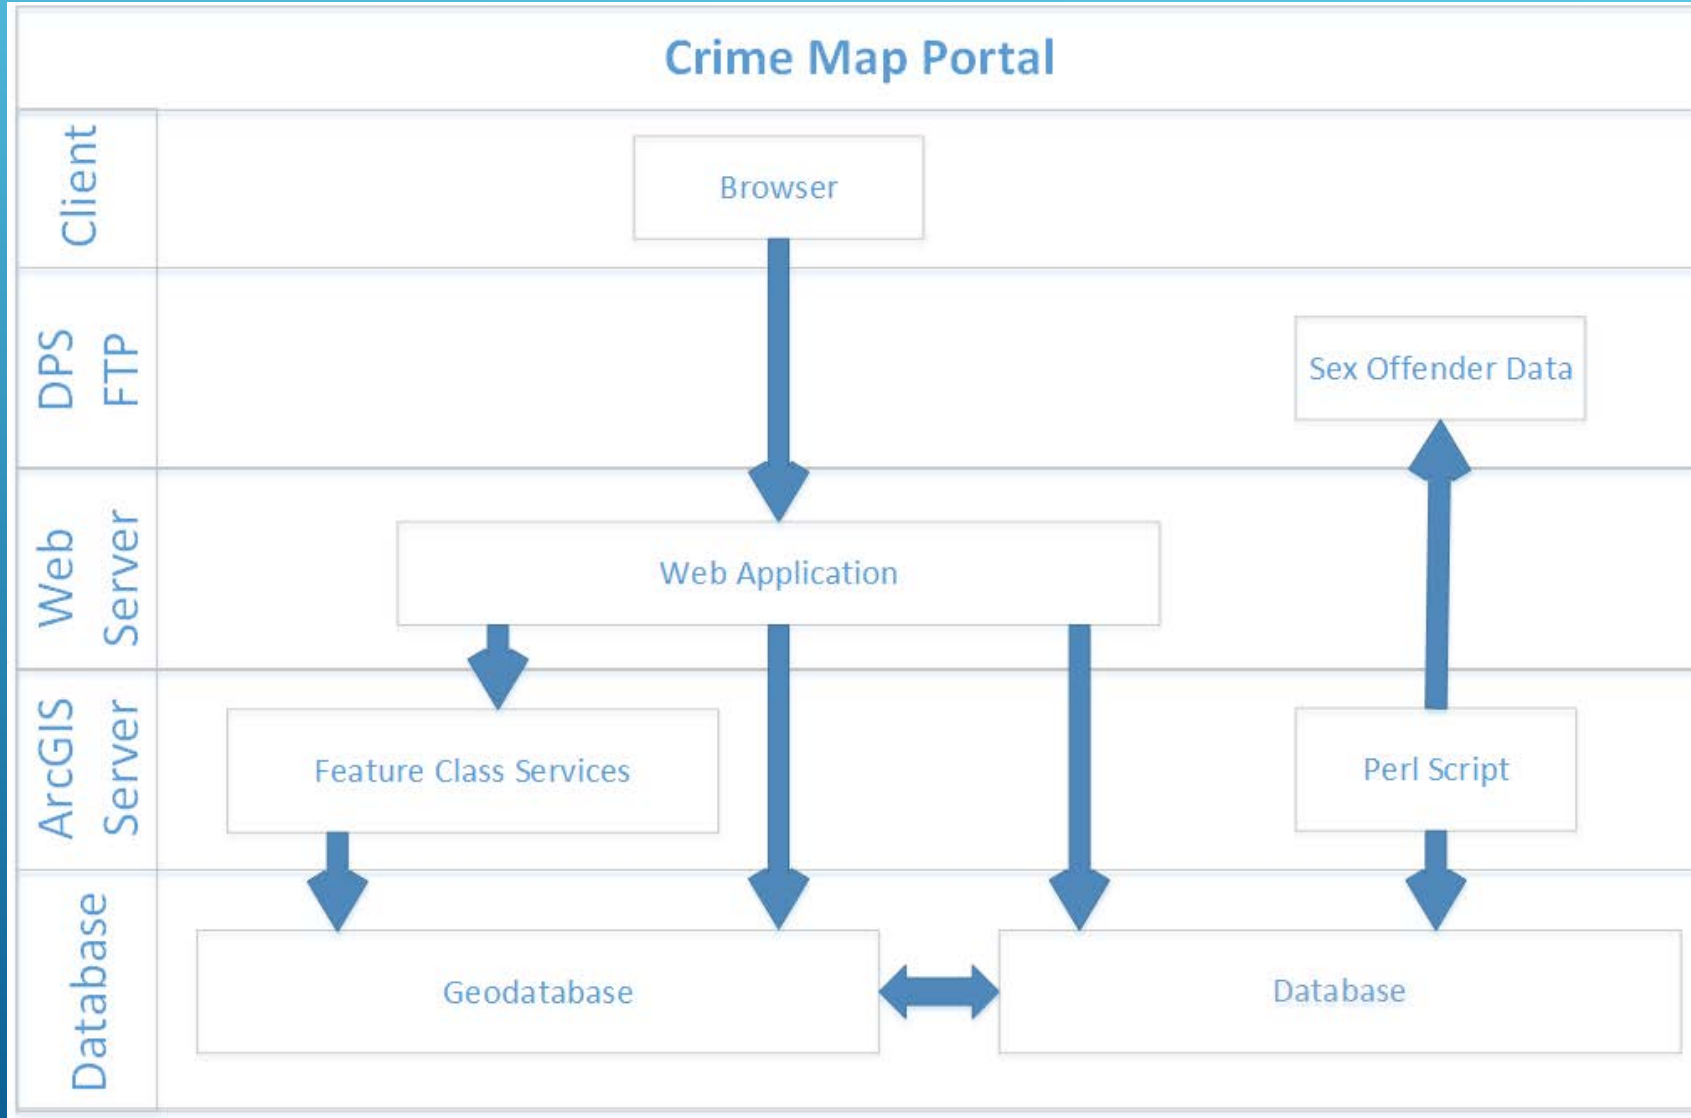

ARCHITECTURE/WORK FLOW

OFFENSES

Offenses Service Calls Sex Offenders

Quick View

Geocode Address

Zoom To Current Location

Content

Proximity

Data Type: By Category Chart Type: Pie Chart

Tarrant County Offense

| Offense Category | Percentage |
|------------------|------------|
| Larceny | 71.9% |
| Other Assaults | 6.3% |
| Other Offenses | 6.3% |
| Vehicle Theft | 6.3% |
| Drug Abuse | 6.3% |
| Drunkenness | 6.3% |

SEX OFFENDERS

CRIME MAP PORTAL (PARTNER CITY)

<https://gisit.tarrantcounty.com/CMPortal/Hurst>

A decorative graphic consisting of several parallel white lines of varying lengths, slanted upwards from left to right, located in the bottom right corner of the slide.

Reset All

28 record(s)

Esri, HERE, Garmin, INCREMENT P, NGA, USGS

Powered by Esri

The map displays a geographical area with a yellowish terrain and blue water bodies. A brown outline delineates the city boundary of Azle. Several orange circles are scattered across the city, representing sex offender locations. The map is overlaid with a grid of roads and highways. A search interface on the left side of the map allows users to filter results by boundary (AZLE), first name, and last name. The interface also includes a 'Quick View' section, a 'Proximity' section, a 'Data View' section, a 'Links' section, and a 'Reset All' button. A legend at the bottom left of the map indicates that there are 28 records displayed. The map is powered by Esri and includes a copyright notice for Esri, HERE, Garmin, INCREMENT P, NGA, and USGS.