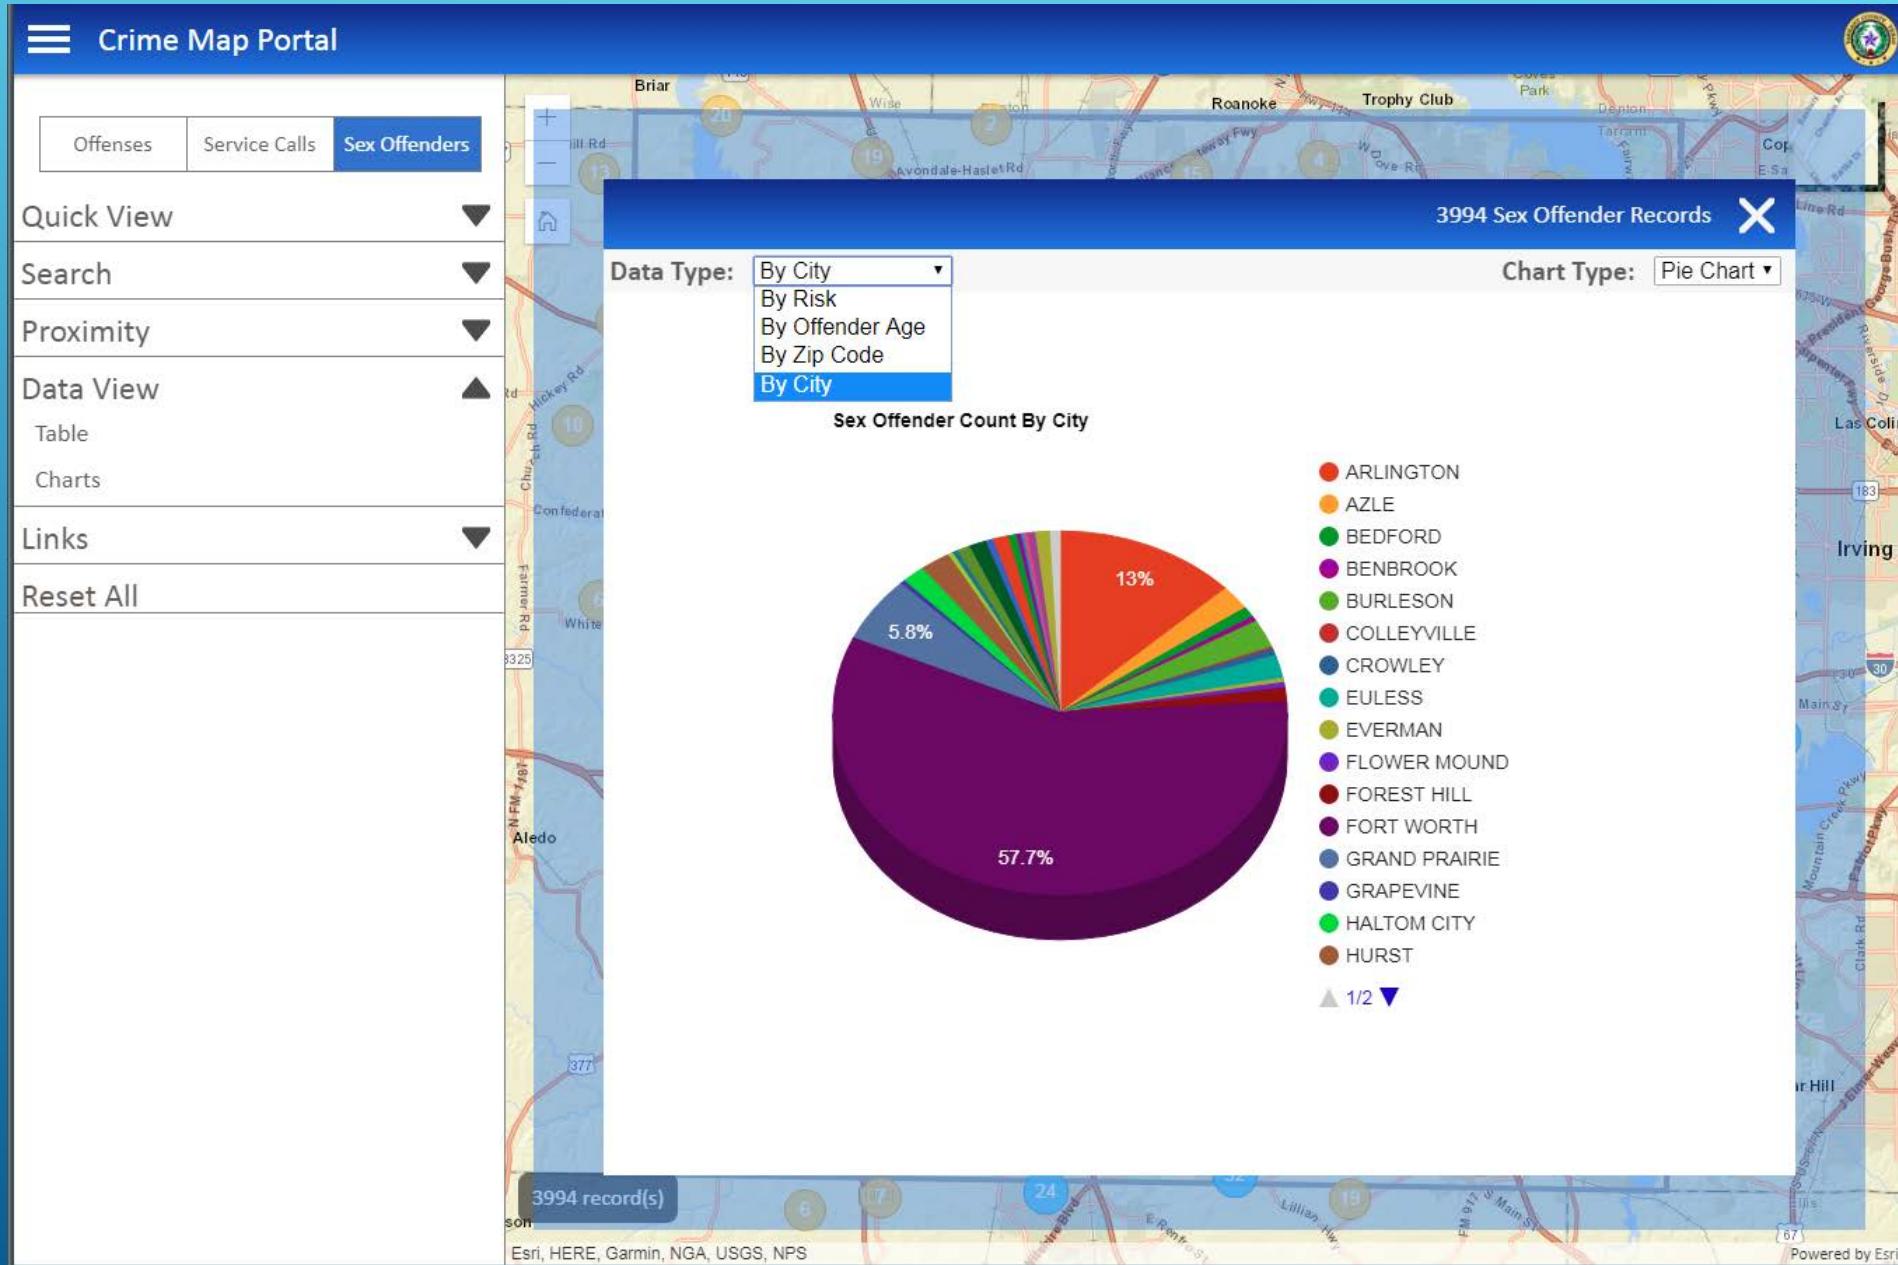

Quick View ▼

Search ▼

Proximity ▼

Data View ▲

Table

Charts

Links ▼

Reset All

3994 record(s)

500 records (max)

Show 10 ▼ entries
CSV

Offense
Search:

| | Offense | Last Name | First Name | |
|--|--------------------------------|-----------|-----------------|---|
| | AGG KIDNAPPING BI/SEXUAL ABUSE | MANUEL | MARCUS MARELL | B |
| | AGG KIDNAPPING BI/SEXUAL ABUSE | GREEN | SYLVESTER JAMES | B |

SEX OFFENDERS

CRIME MAP PORTAL (PARTNER CITY)

<https://gisit.tarrantcounty.com/CMPortal/Hurst>

A decorative graphic consisting of several parallel white lines of varying lengths, slanted upwards from left to right, located in the bottom right corner of the slide.

Reset All

28 record(s)

Esri, HERE, Garmin, INCREMENT P, NGA, USGS

Powered by Esri

The map displays a geographical area with a yellowish terrain and blue water bodies. A brown outline delineates the city boundary of Azle. Several orange circles are scattered across the city, representing sex offender locations. The map is overlaid with a grid of roads and highways. A search interface on the left side of the map allows users to filter results by boundary (AZLE), first name, and last name. The interface also includes a 'Quick View' section, a 'Proximity' section, a 'Data View' section, a 'Links' section, and a 'Reset All' button. A legend at the bottom left of the map indicates that there are 28 records displayed. The map is powered by Esri and includes a copyright notice for Esri, HERE, Garmin, INCREMENT P, NGA, and USGS.